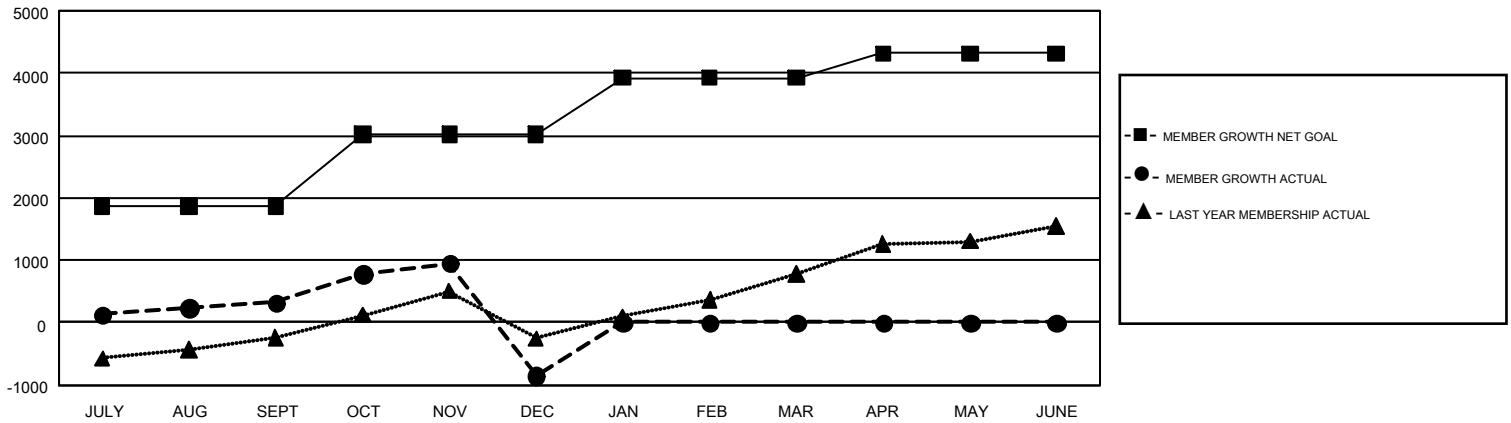

GOALS AND ACTUAL MEMBERS CUMULATIVE

DROPPED CLUBS: 63	460 CLUBS OF 1,109 ADDED 1 OR MORE NEW MEMBERS	<u>GENDER DISTRIBUTION</u> MALE 24,970 (76.57%) FEMALE 7,641 (23.43%)
<u>DROPPED MEMBERS</u> <table style="width: 100%; border-collapse: collapse;"> <tr><td>DECEASED</td><td style="text-align: right;">72</td></tr> <tr><td>CLUB CANCELLED</td><td style="text-align: right;">1,185</td></tr> <tr><td>OTHER</td><td style="text-align: right;">2,197</td></tr> <tr style="border-top: 1px solid black;"><td>TOTAL</td><td style="text-align: right;">3,454</td></tr> </table>	CLICK HERE FOR CUMULATIVE MEMBERSHIP DATA	<table style="width: 100%; border-collapse: collapse;"> <tr><td>TOTAL FAMILY UNIT MEMBERS</td><td style="text-align: right;">10,140</td></tr> <tr><td>FAMILY MEMBERS PAYING HALF DUES</td><td style="text-align: right;">5,409</td></tr> </table>