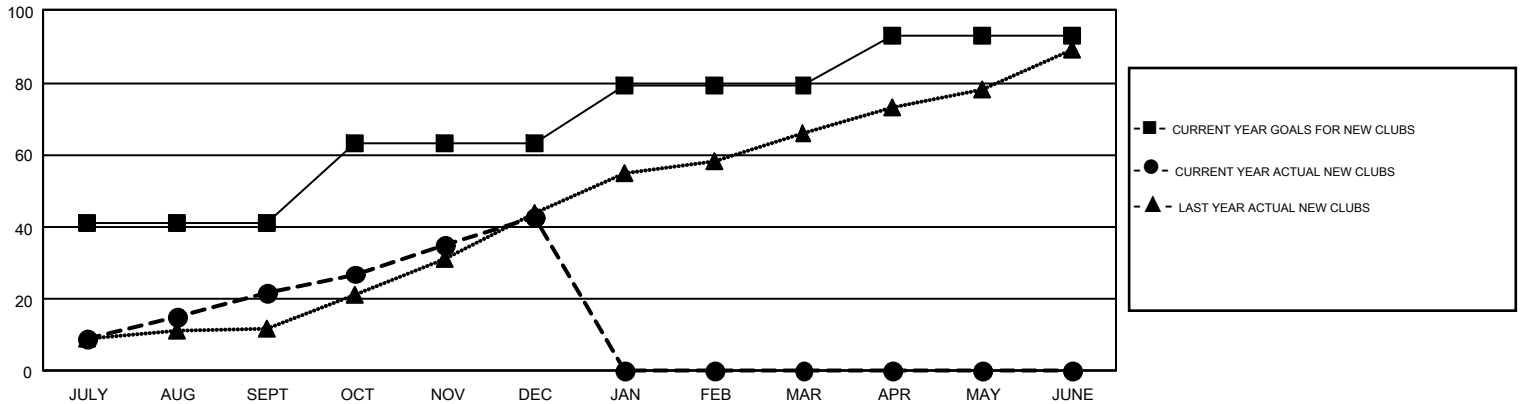

GMT MONTHLY MEMBERSHIP PROGRESS REPORT

Results as of: 12/31/2018

GMT Constitutional Area 6, Group E

GMT: VASUDEV VALAWALKAR

REPORT DOES NOT INCLUDE CLUBS IN UNDISTRICTED AREAS.

Clubs				Members			
RESULTS FOR 2018-2019				RESULTS FOR 2018-2019			
QUARTER	NEW CLUB GOAL	NEW CLUBS	DROPPED CLUBS	QUARTER	MEMBER GROWTH NET GOAL	MEMBER GROWTH ACTUAL	DROPPED MEMBERS ACTUAL (including transfers)
JULY/AUG/SEPT	41	22	9	JULY/AUG/SEPT	1,861	1,424	966
OCT/NOV/DEC	22	21	54	OCT/NOV/DEC	1,153	1,425	2,488
JAN/FEB/MAR	16	0	0	JAN/FEB/MAR	914	0	0
APR/MAY/JUNE	14	0	0	APR/MAY/JUNE	387	0	0

GOALS AND ACTUAL NEW CLUBS CUMULATIVE